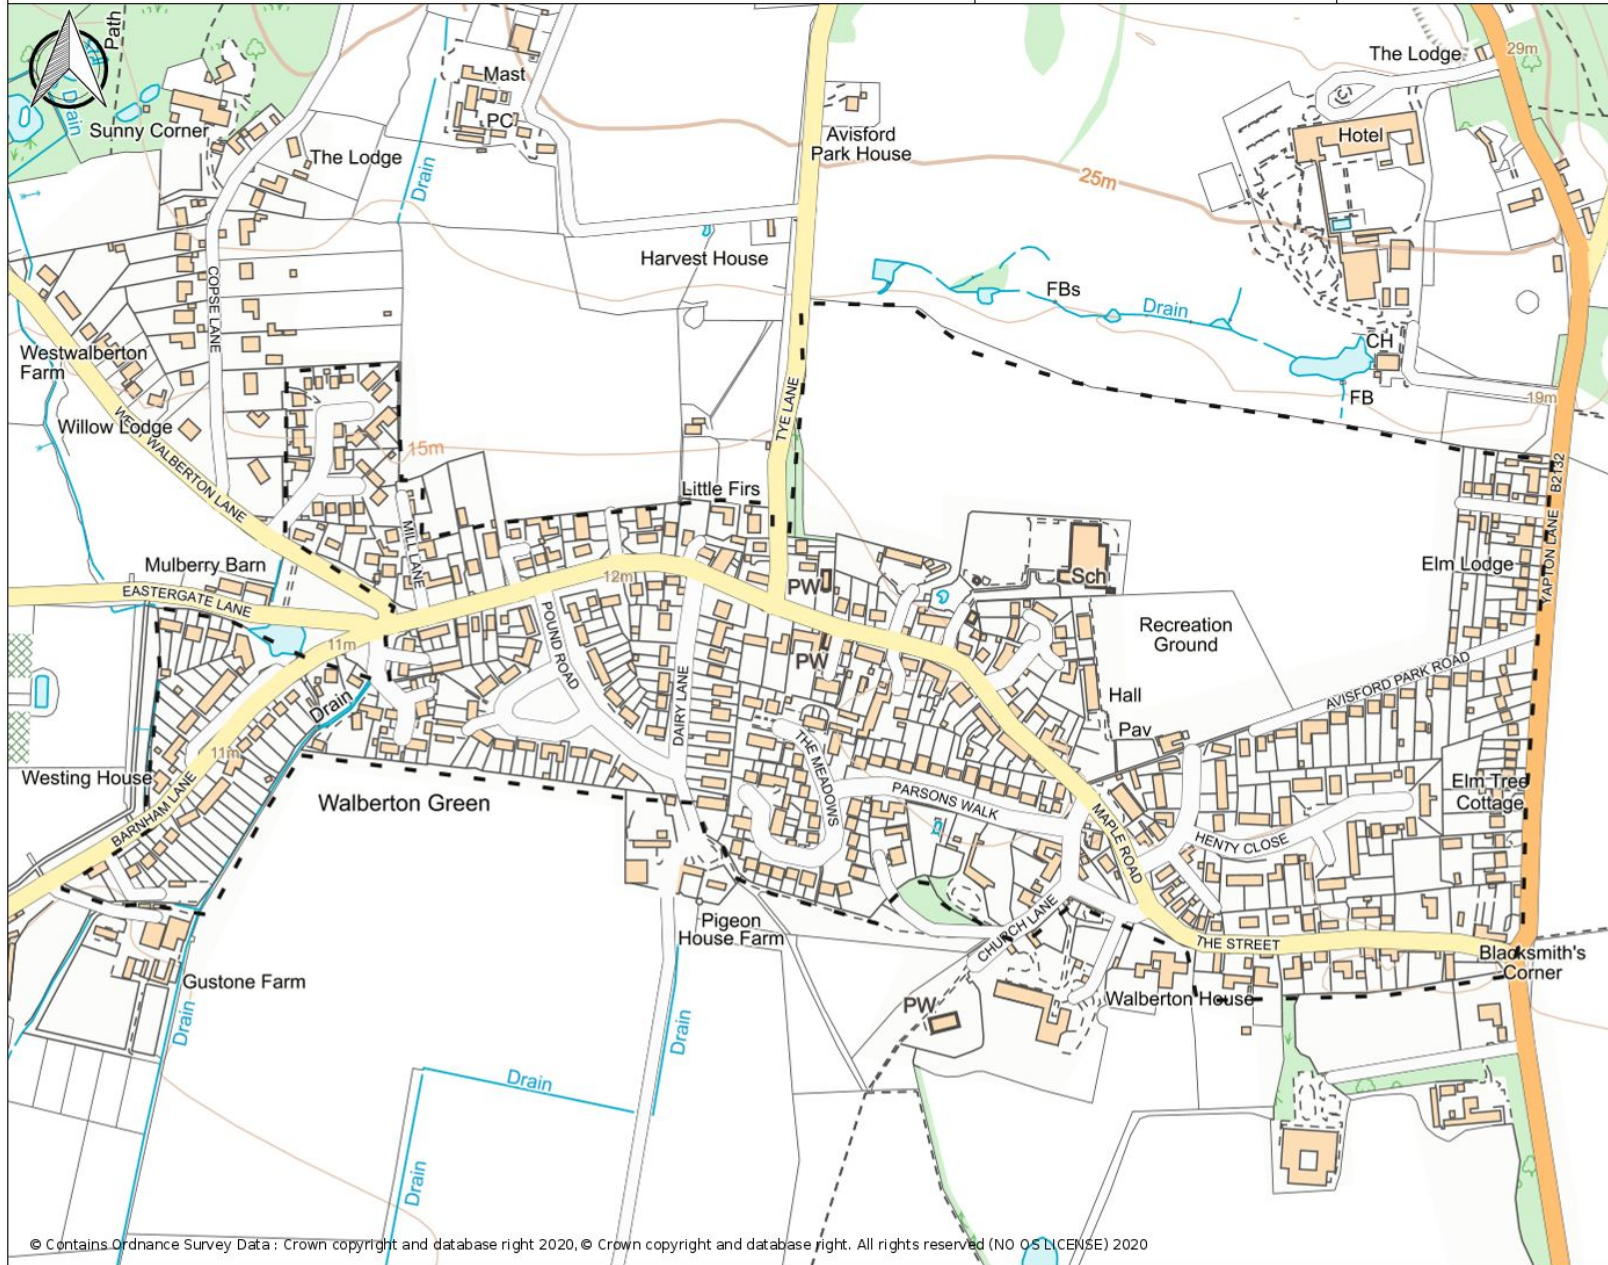

Fontwell BUAB 2003

- Parish
-

Walberton BUAB 2003 Plan

Parish