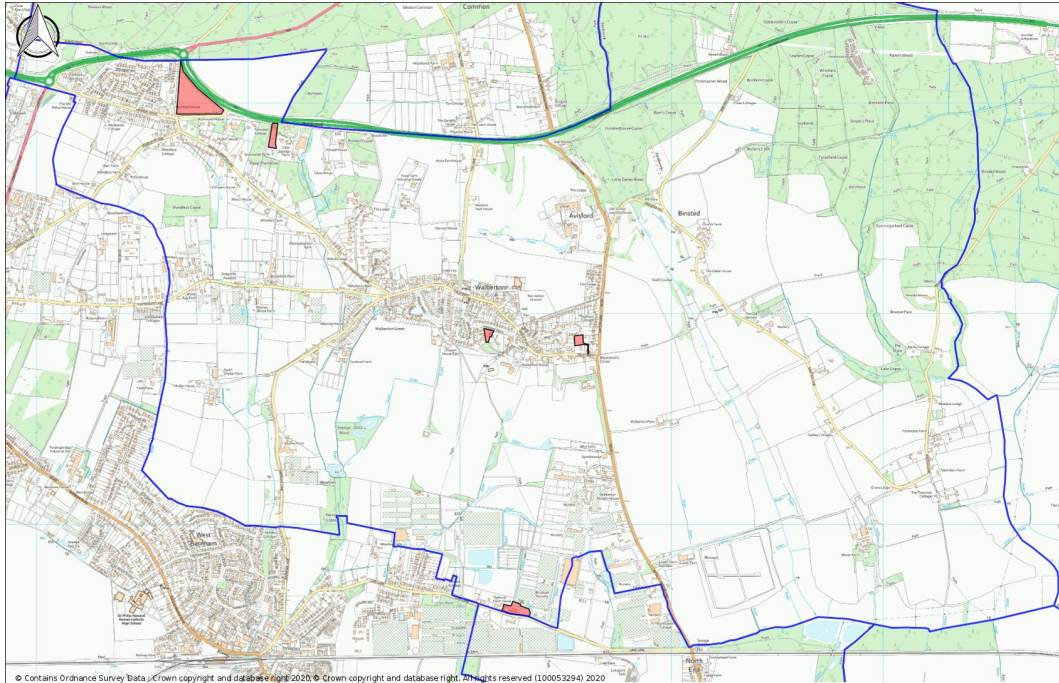

Neighbourhood Plan Review 2020

Included Sites

Site Q: Land to the rear of Longwall

Location Plan

Net yield of 3 dwellings.