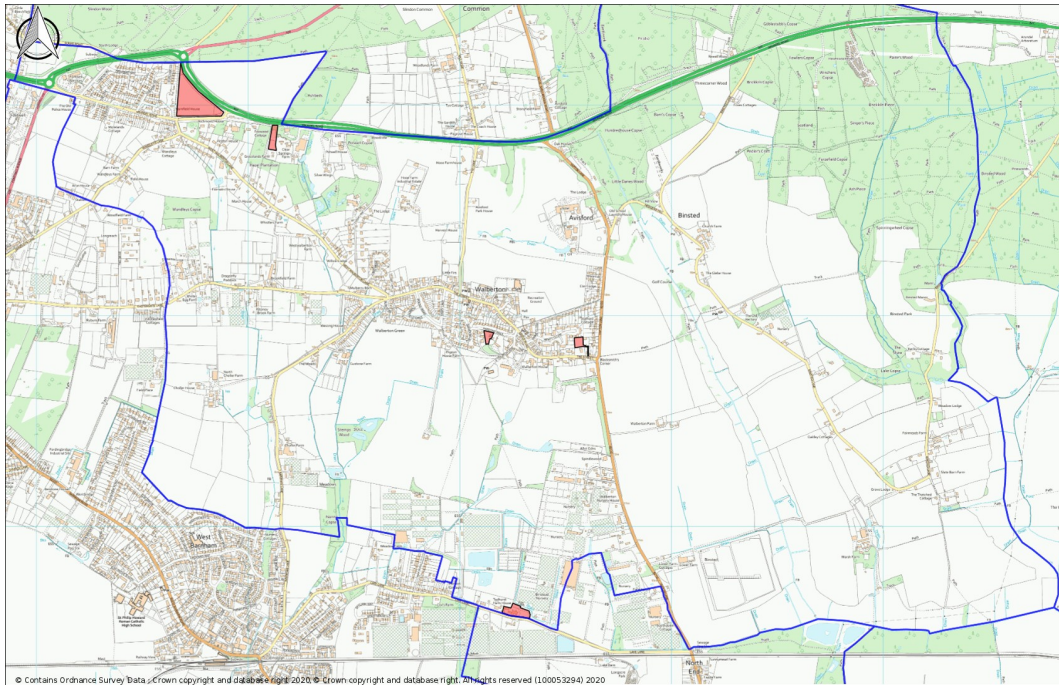

Neighbourhood Plan Review 2020

Included Sites

Site H: Land at Dower House

Location Plan

Net yield of 6 dwellings.