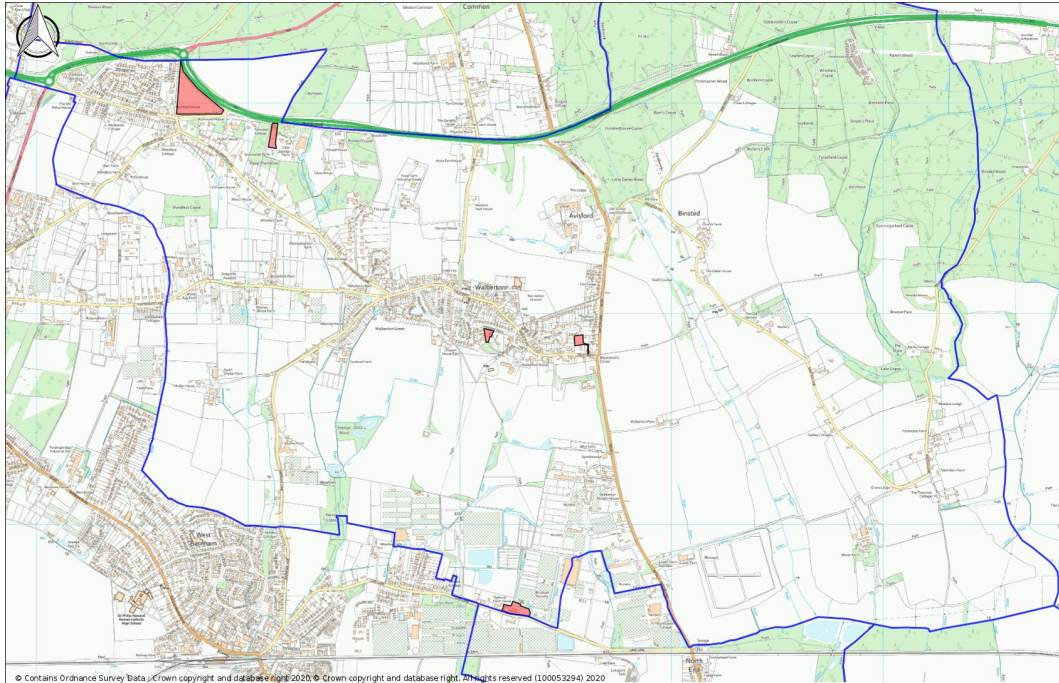

Neighbourhood Plan Review 2020

Included Sites

Site 3: Sussex Business Park

Location Plan

Net yield of 11 dwellings.