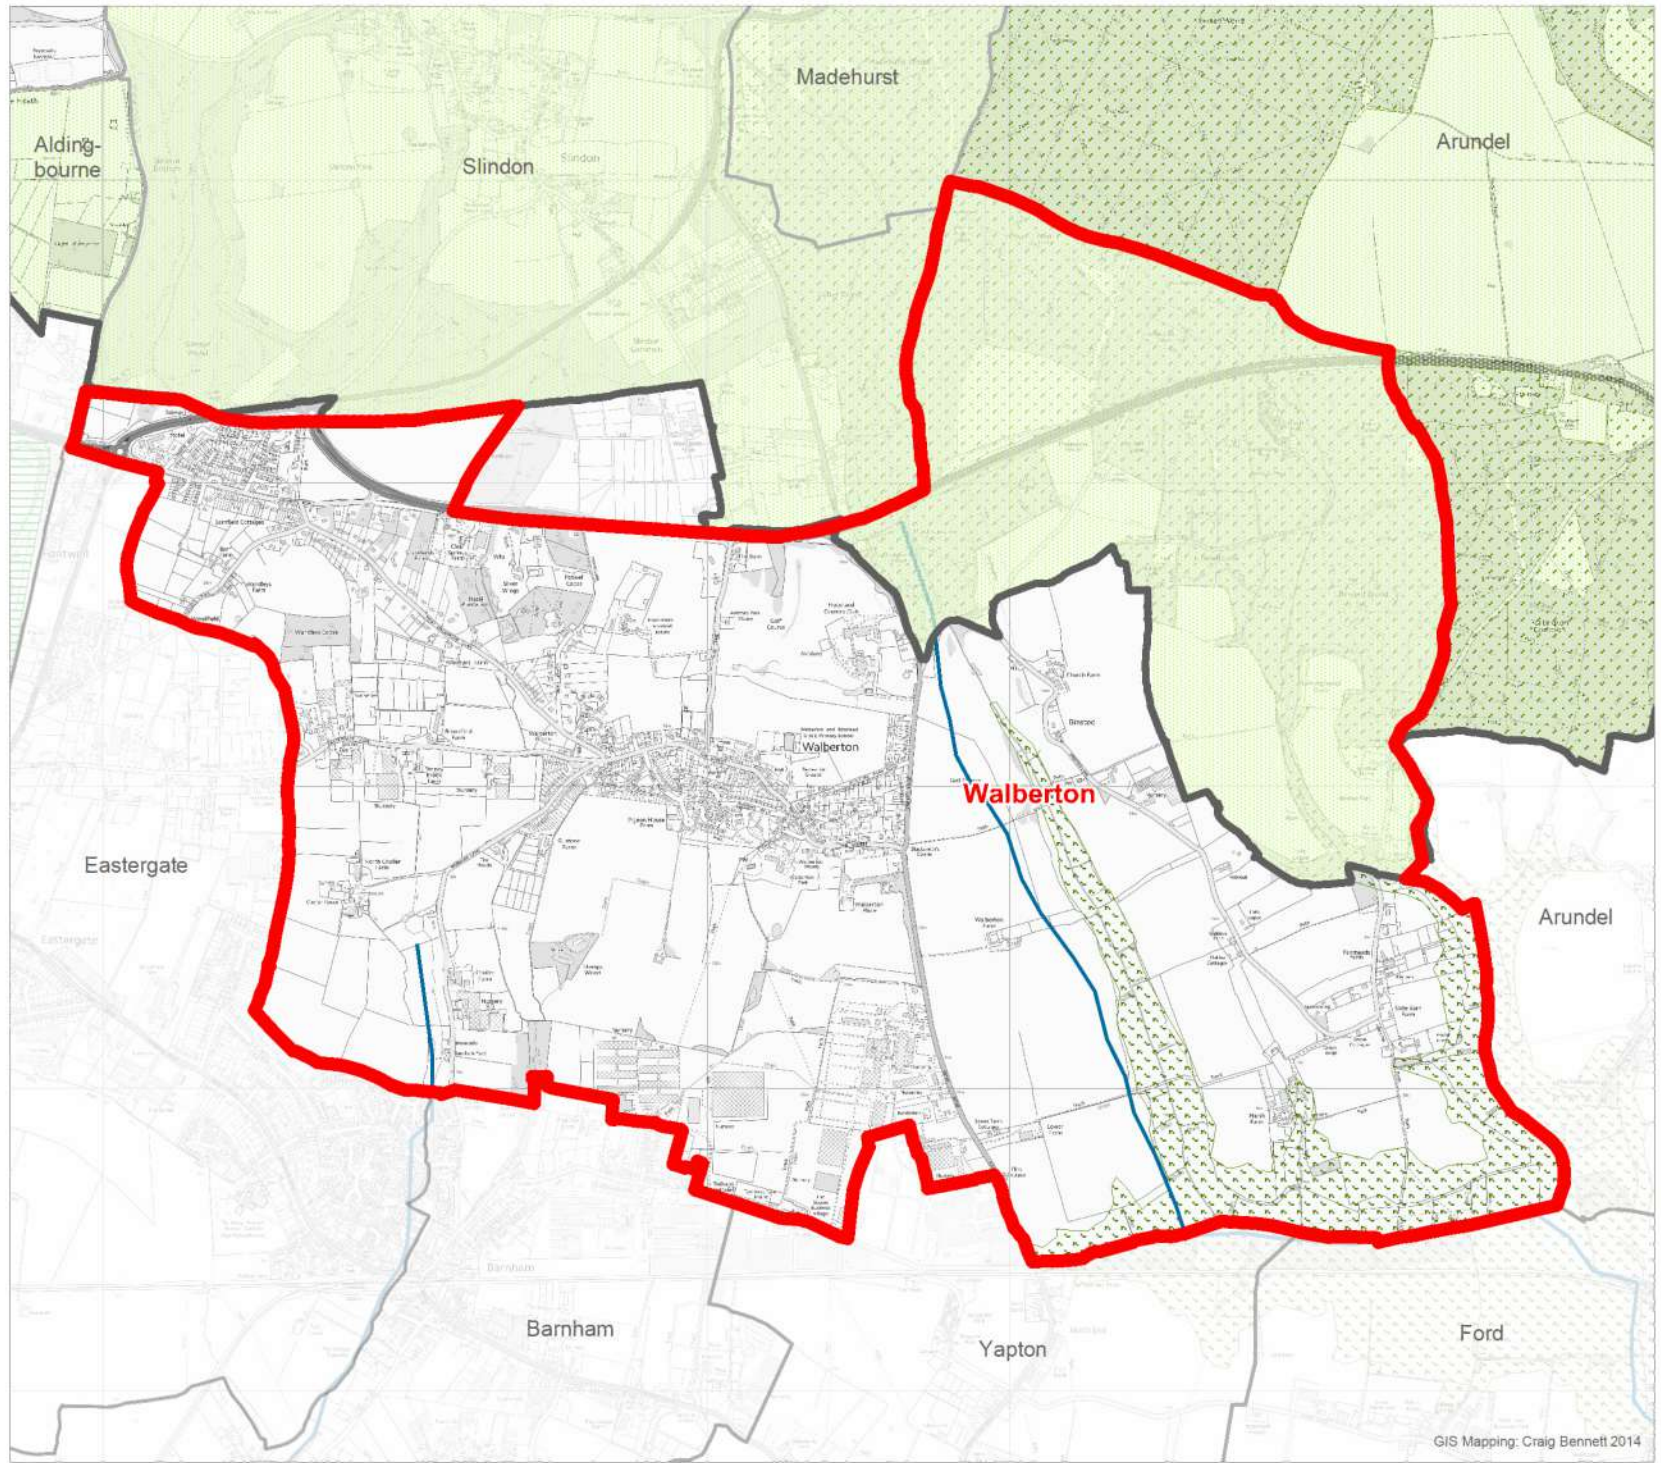

Walberton Parish

Nature Designations

Scale: 1:25,000 @ A4 Hectares of Parish: 1,044.19

Key:

-  Neighbourhood Area (falling within the SDNP Planning Authority Area)
-  Neighbourhood Area (within the Arun District Planning Authority Area)
-  South Downs National Park (SDNP)
-  Arun District Planning Authority Area
-  Surrounding Parishes (within the Arun District Planning Authority Area)
-  Water Courses
-  Sites of Nature Conservation Importance (SNCI)
-  Biodiversity Opportunity Area (BOA)

© Crown copyright and database rights 2014
Ordnance Survey 100018487

GIS Mapping: Craig Bennett 2014